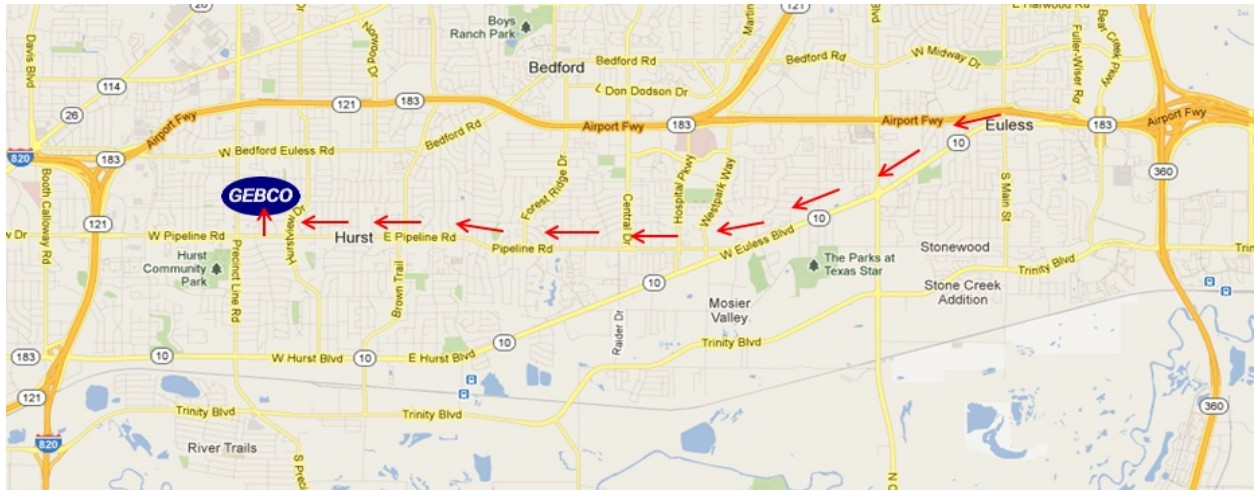

815 TRAILWOOD HURST, TX 76053 – Approximately 15 minutes from our old location on Diplomacy Rd

ALTERNATE ROUTES: Dallas commuters, due to construction on 183, we recommend exiting Highway 10 off of 183. Highway 10 is the next exit past Amon Carter. Take a right on W. Pipeline Rd and travel approximately 3.7 miles to Trailwood.

Traveling from South Dallas or Arlington/Grand Prairie: Take I30 or I20 to NE Loop 820. Then exit W Pipeline Rd. Travel 1.5 miles to Trailwood.